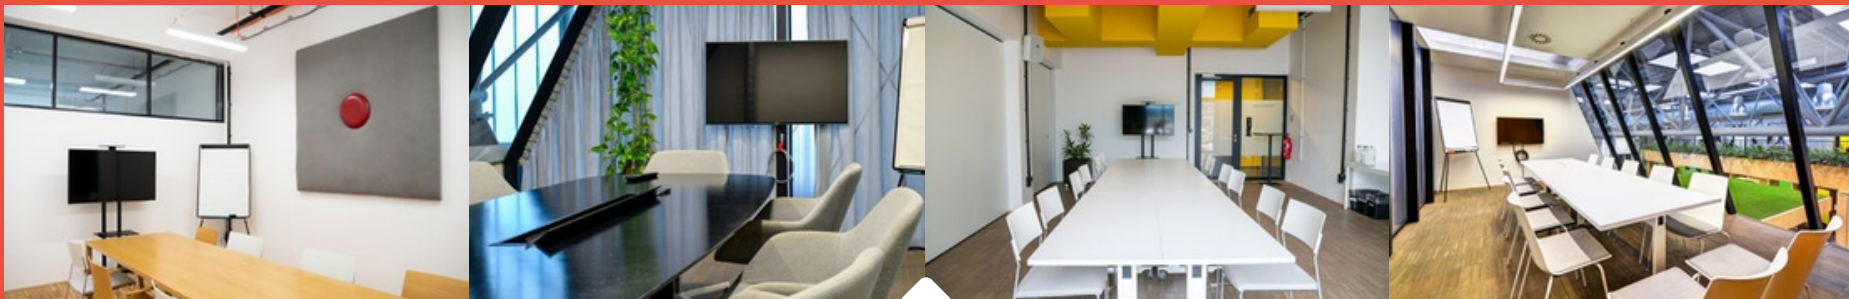

Meeting rooms

Red

Hourly rate

490 CZK

Grey

Hourly rate

490 CZK

White

Hourly rate

790 CZK

Yellow

Hourly rate

690 CZK

All prices are without VAT. Impact Hub members can benefit from discounted space rental. Renting a meeting room outside of opening hours (evening/weekend) is 50% more expensive. For weekend rentals of the Open space, Conference room, and Sky room, we charge an additional 10% of the normal price.